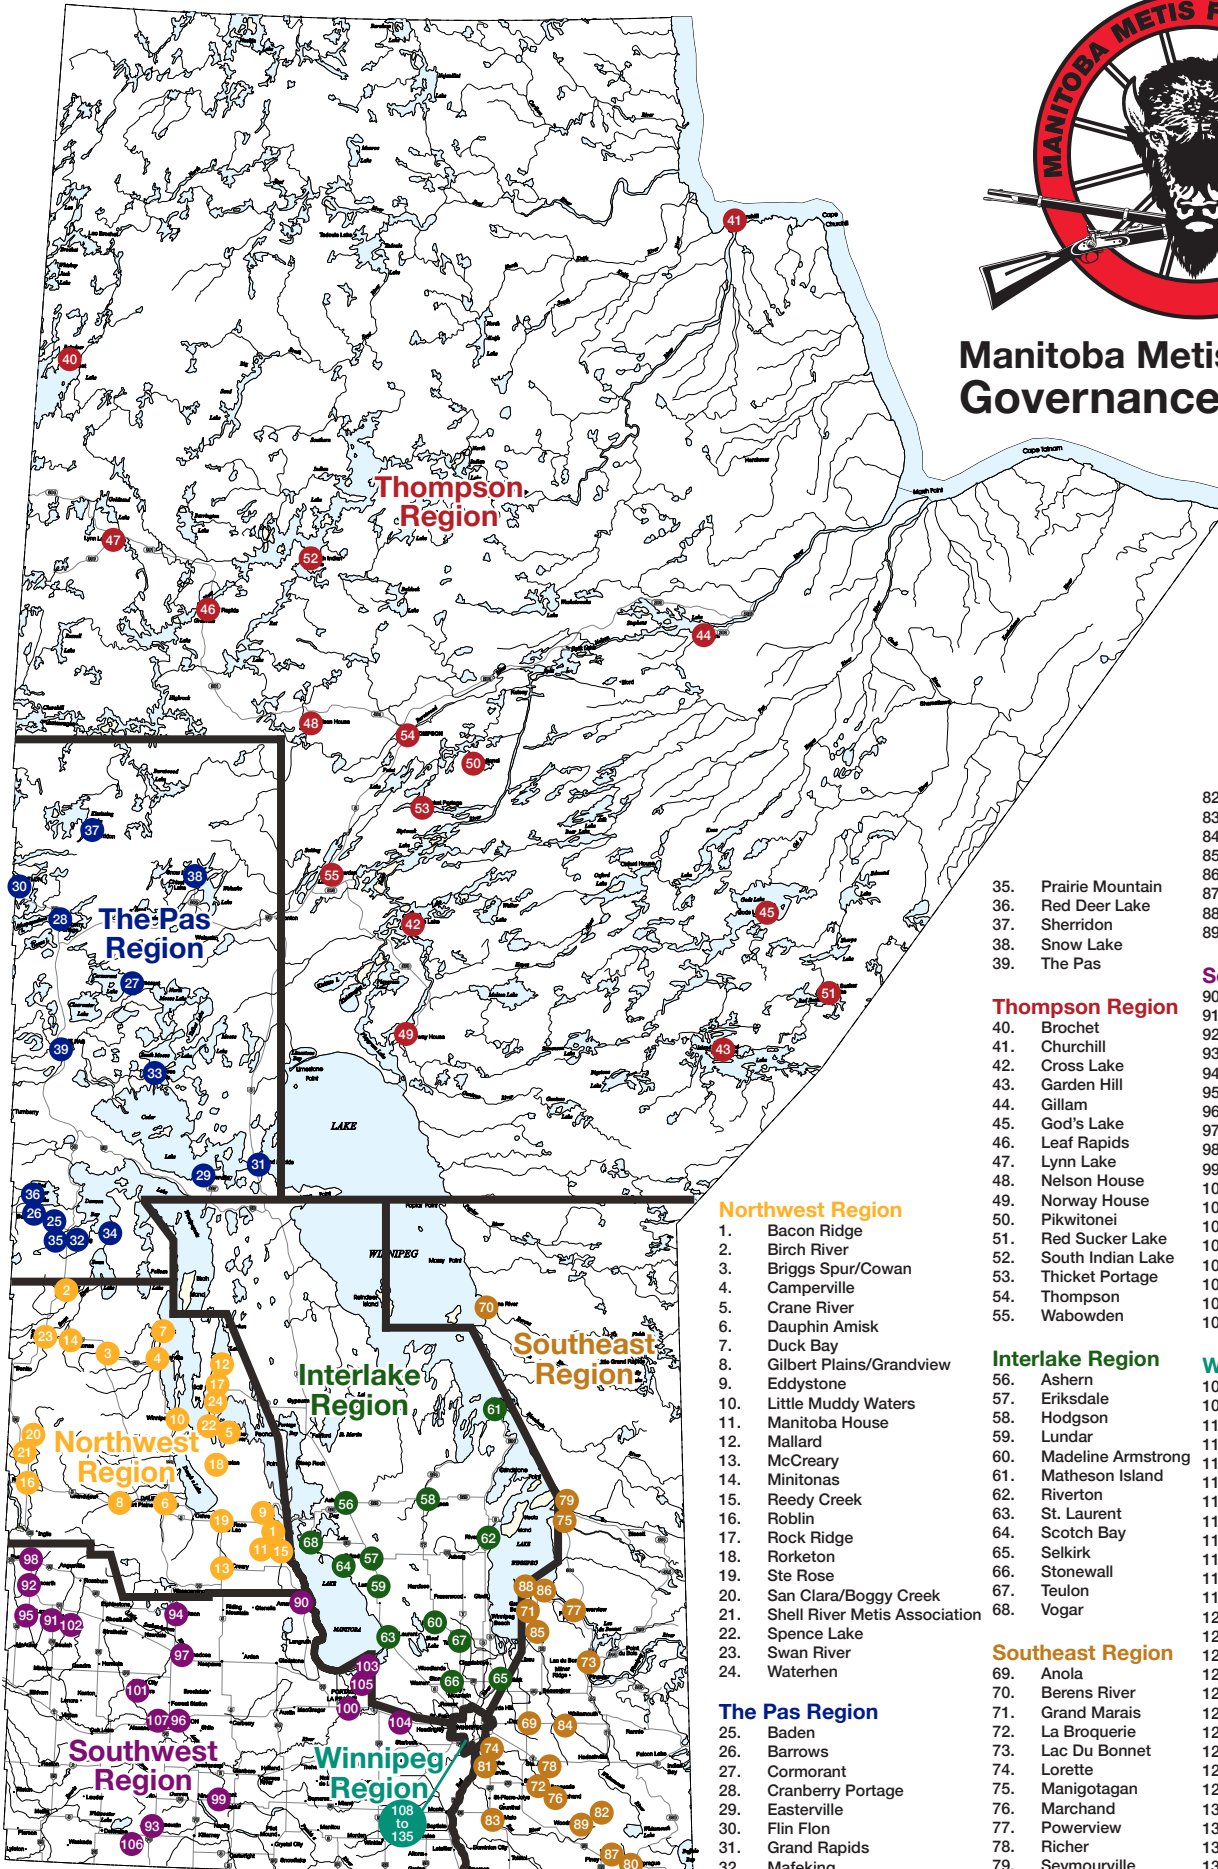

Manitoba Metis Federation Governance Structure

35. Prairie Mountain
36. Red Deer Lake
37. Sherridon
38. Snow Lake
39. The Pas

Thompson Region

40. Brochet
41. Churchill
42. Cross Lake
43. Garden Hill
44. Gillam
45. God's Lake
46. Leaf Rapids
47. Lynn Lake
48. Nelson House
49. Norway House
50. Pikwitonei
51. Red Sucker Lake
52. South Indian Lake
53. Thicket Portage
54. Thompson
55. Wabowden

Northwest Region

1. Bacon Ridge
2. Birch River
3. Briggs Spur/Cowan
4. Campville
5. Crane River
6. Dauphin Amisk
7. Duck Bay
8. Gilbert Plains/Grandview
9. Eddystone
10. Little Muddy Waters
11. Manitoba House
12. Mallard
13. McCreary
14. Minitonas
15. Reedy Creek
16. Robin
17. Rock Ridge
18. Rorketon
19. Ste Rose
20. San Clara/Boggy Creek
21. Shell River Metis Association
22. Spence Lake
23. Swan River
24. Waterhen

The Pas Region

25. Baden
26. Barrows
27. Cormorant
28. Cranberry Portage
29. Easterville
30. Flin Flon
31. Grand Rapids
32. Mafeking
33. Moose Lake
34. Pelican Rapids

Interlake Region

56. Ashern
57. Eriksdale
58. Hodgson
59. Lundar
60. Madeline Armstrong
61. Matheson Island
62. Riverton
63. St. Laurent
64. Scotch Bay
65. Selkirk
66. Stonewall
67. Teulon
68. Vogar

Southeast Region

69. Anola
70. Berens River
71. Grand Marais
72. La Broquerie
73. Lac Du Bonnet
74. Lorette
75. Manigotagan
76. Marchand
77. Powerview
78. Richer
79. Seymourville
80. South Junction
81. St. Adolphe

82. St. Labre
83. St. Malo
84. Ste Rita
85. Stoney Point
86. Traverse Bay
87. Vassar
88. Victoria Beach
89. Woodridge

Southwest Region

90. Amaranth
91. Assiniboine
92. Binscarth/Ste Madeline Birtle
93. Cherry Creek Metis Council
94. Erickson/Wapiti
95. Fort Ellice
96. Grand Valley
97. Les Metis
98. Pelly Trail/Russell
99. Pembina River
100. Portage
101. Rivers
102. Snake Creek
103. St. Ambrose
104. St. Eustace
105. St. Marks
106. Turtle Mountain
107. Westman

Winnipeg Region

108. Blueberry
109. Bosco
110. Cattfish
111. Conseil Elzéar Goulet
112. Dakota
113. Dumont
114. Fontaine
115. Gilbert Park
116. Heritage Proud
117. Infinity
118. Keenleyside
119. Kinew
120. Liberty
121. Metis Elders
122. Michif
123. New Horizons
124. Point Douglas
125. Prairie Buffalo
126. Red River
127. Redboine
128. Riel
129. Seven Oaks
130. South Central
131. Spruce
132. St. Norbert
133. St. Vital North
134. Winnipeg North
135. Winnipeg West